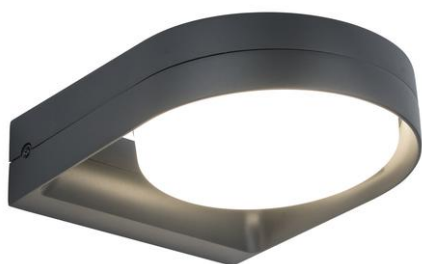

FELE

Wall & bollard light FELE bring outdoor lighting with architectural added value including a rotatable head (320°). The modern lamp with integrated LED has been specially developed for longterm outdoor use. FELE wall light fits perfectly at your front door, the light head can give an up or down lightbeam. A combination of technical knowledge and tasteful design.

General information

Item Number :	5196301118
Light Type :	Wall Light
Fixture material :	HEAVY-DUTY ALUMINIUM
Diffusor material :	OPAL PC
Fixture Color :	Dark Grey
EAN number :	6939412011462
Warranty :	5 Years